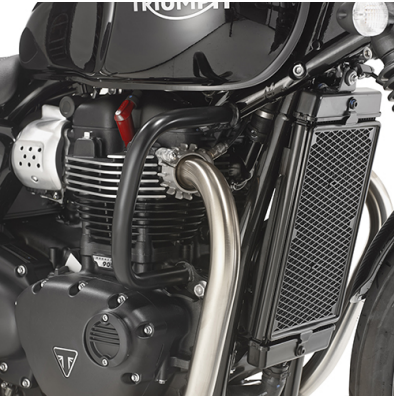

KR6410

Specific rear black rack for MONOLOCK® or MONOKEY® top-case

to be combined with the K636 MONOKEY® plate (sold separately), or with the plate already included in the MONOLOCK® top-cases

KL6410

Specific pannier holder for MONOKEY® or RETRO FIT side-cases

TR6407K

Specific rapid release holder REMOVE-X for soft side bags

100ALBK

Black anodised aluminium universal screen Race Cafe, for naked motorcycles 20,5 x 26,5 cm (H x W)

only available if article AL6410AK is already fitted

140AK

Universal transparent screen 35 x 41cm (H x W)

only available if article AL6410AK is already fitted

140SK

Universal smoked screen 35 x 41 cm (H x W)

only available if article AL6410AK is already fitted